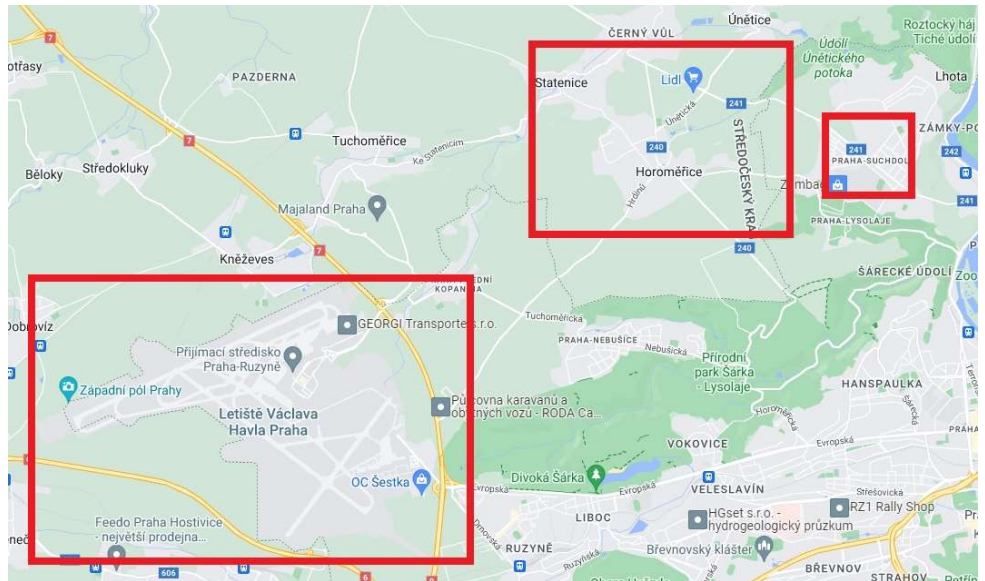

Welcome to Prague

70 th World Ploughing Contest

September 5 – 6. 2025

Czech University of Life Sciences, Prague

Campus University – Prague Airport

12 km (17 min)

Campus University – Marshalling Yard

3,5 km (6 min)

Marshalling Yard – Event Site

2,5 km (4 min)

www.czu.cz

www.orba-cr.cz

Czech University
of Life Sciences Prague