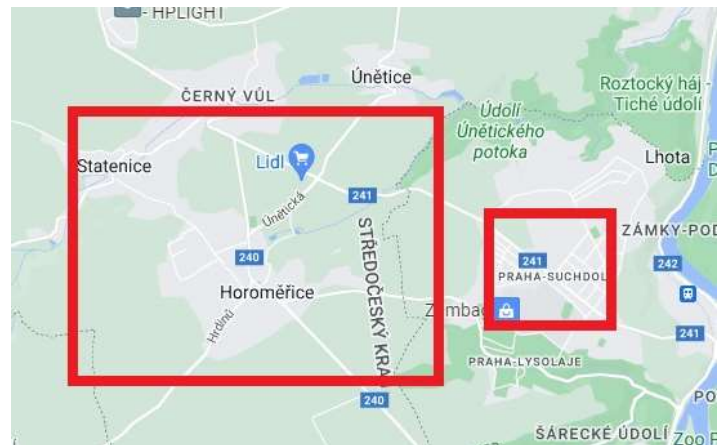

Welcome to Prague

70 th World Ploughing Contest

September 5 – 6. 2025

Czech University of Life Sciences, Prague

Campus University – Prague Airport

12 km (17 min)

Campus University – Marshalling Yard

3,5 km (6 min)

Marshalling Yard – Event Site

2,5 km (4 min)

www.czu.cz

www.orba-cr.cz

Czech University
of Life Sciences Prague